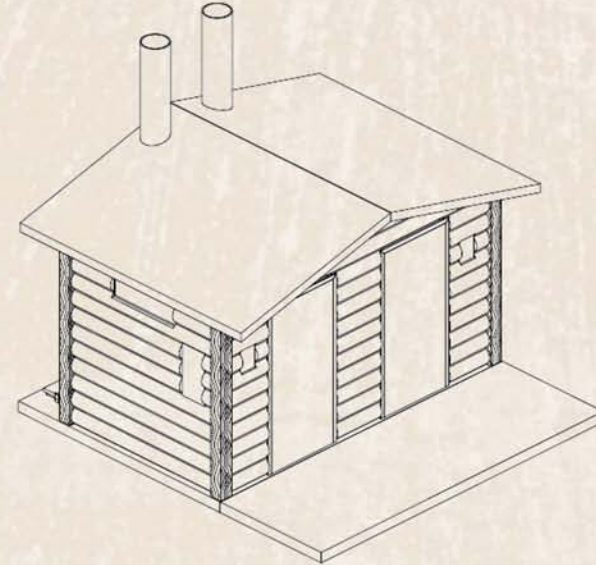

8" D - EVERLOGS™
THRU SCREEN STYLE

**EVERLOG
SYSTEMS**

WORRY FREE
CONCRETE LOGS
WWW.EVERLOGS.COM
P: 1.877.257.5647

EVERLOG™ RESTROOM SERIES

- WORRY FREE
- 100% CONCRETE
- FIRE PROOF
- EXACT LOOK OF WOOD LOGS
- RESISTANT TO BUGS
- RESISTANT TO MOLD & DECAY

**MISSOULA
CONCRETE**
construction
www.missoulaconcrete.com
P: 1.406.549.9682
GSA Contract Holder

LOG PROFILES AVAILABLE:

8" D-EVERLOGS™

8" BARN WOOD EVERLOGS™

8" SQUARE TIMBER EVERLOGS™

STYLES AVAILABLE:

- SINGLE RIGHT HAND DOOR SWING
- SINGLE LEFT HAND DOOR SWING
- WITH OR WITHOUT PRIVACY SCREEN
- DOUBLE (SHOWN BELOW)

TYPICAL INTERIOR