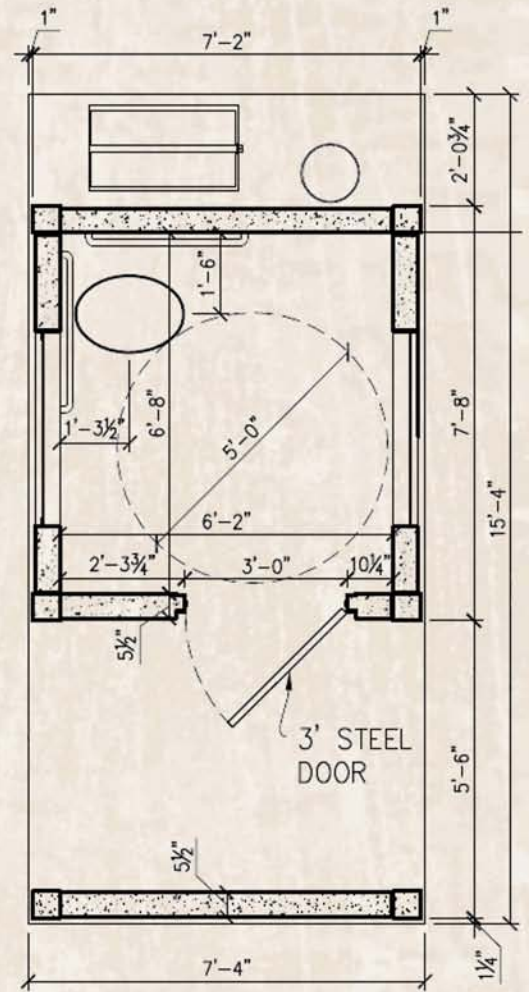

8" D - EVERLOGS™
THRU SCREEN STYLE

**EVERLOG
SYSTEMS**

WORRY FREE
CONCRETE LOGS
WWW.EVERLOGS.COM
P: 1.877.257.5647

EVERLOG™ RESTROOM SERIES

- WORRY FREE
- 100% CONCRETE
- FIRE PROOF
- EXACT LOOK OF WOOD LOGS
- RESISTANT TO BUGS
- RESISTANT TO MOLD & DECAY

**MISSOULA
CONCRETE**
construction
www.missoulaconcrete.com
P: 1.406.549.9682
GSA Contract Holder

LOG PROFILES AVAILABLE:

8" D-EVERLOGS™

8" BARN WOOD EVERLOGS™

8" SQUARE TIMBER EVERLOGS™

STYLES AVAILABLE:

- SINGLE RIGHT HAND DOOR SWING
- SINGLE LEFT HAND DOOR SWING
- WITH OR WITHOUT PRIVACY SCREEN
- DOUBLE (SHOWN BELOW)